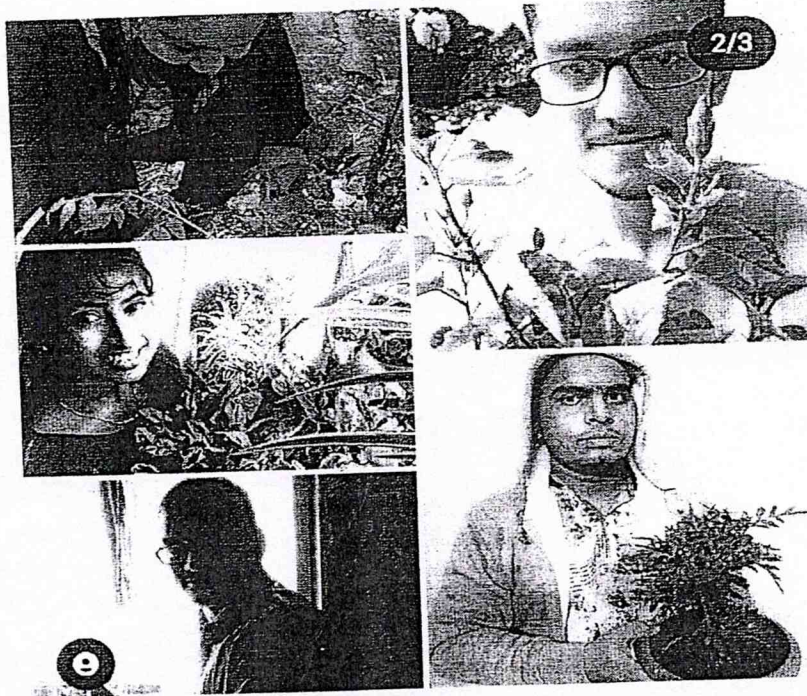

L. R. Tiwari
18/12/2022

[Signature]

Principal
Shree L. R Tiwari College of Engineering
Kanakiya Park, Mira Road (E.)