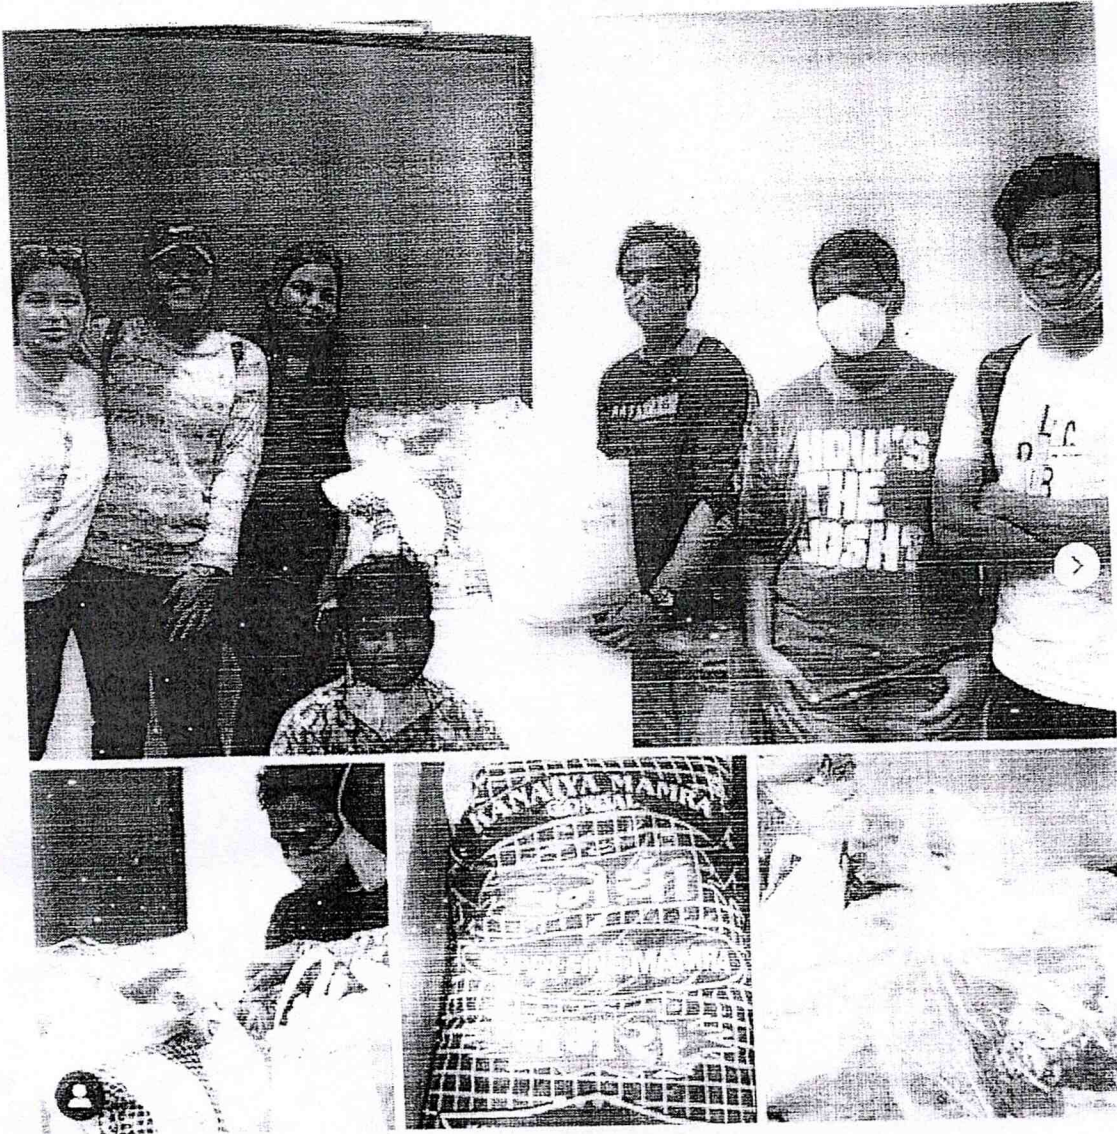

Photographs: