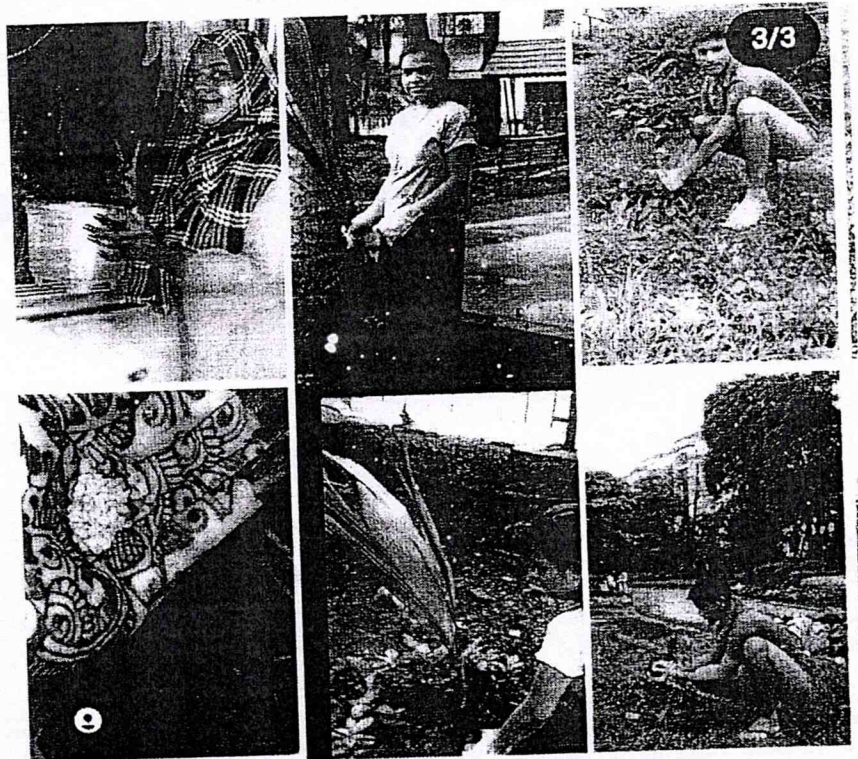

L. R. Tiwari
18/12/2022

[Signature]

Principal
Shree L. R Tiwari College of Engineering
Kanakiya Park, Mira Road (E.)